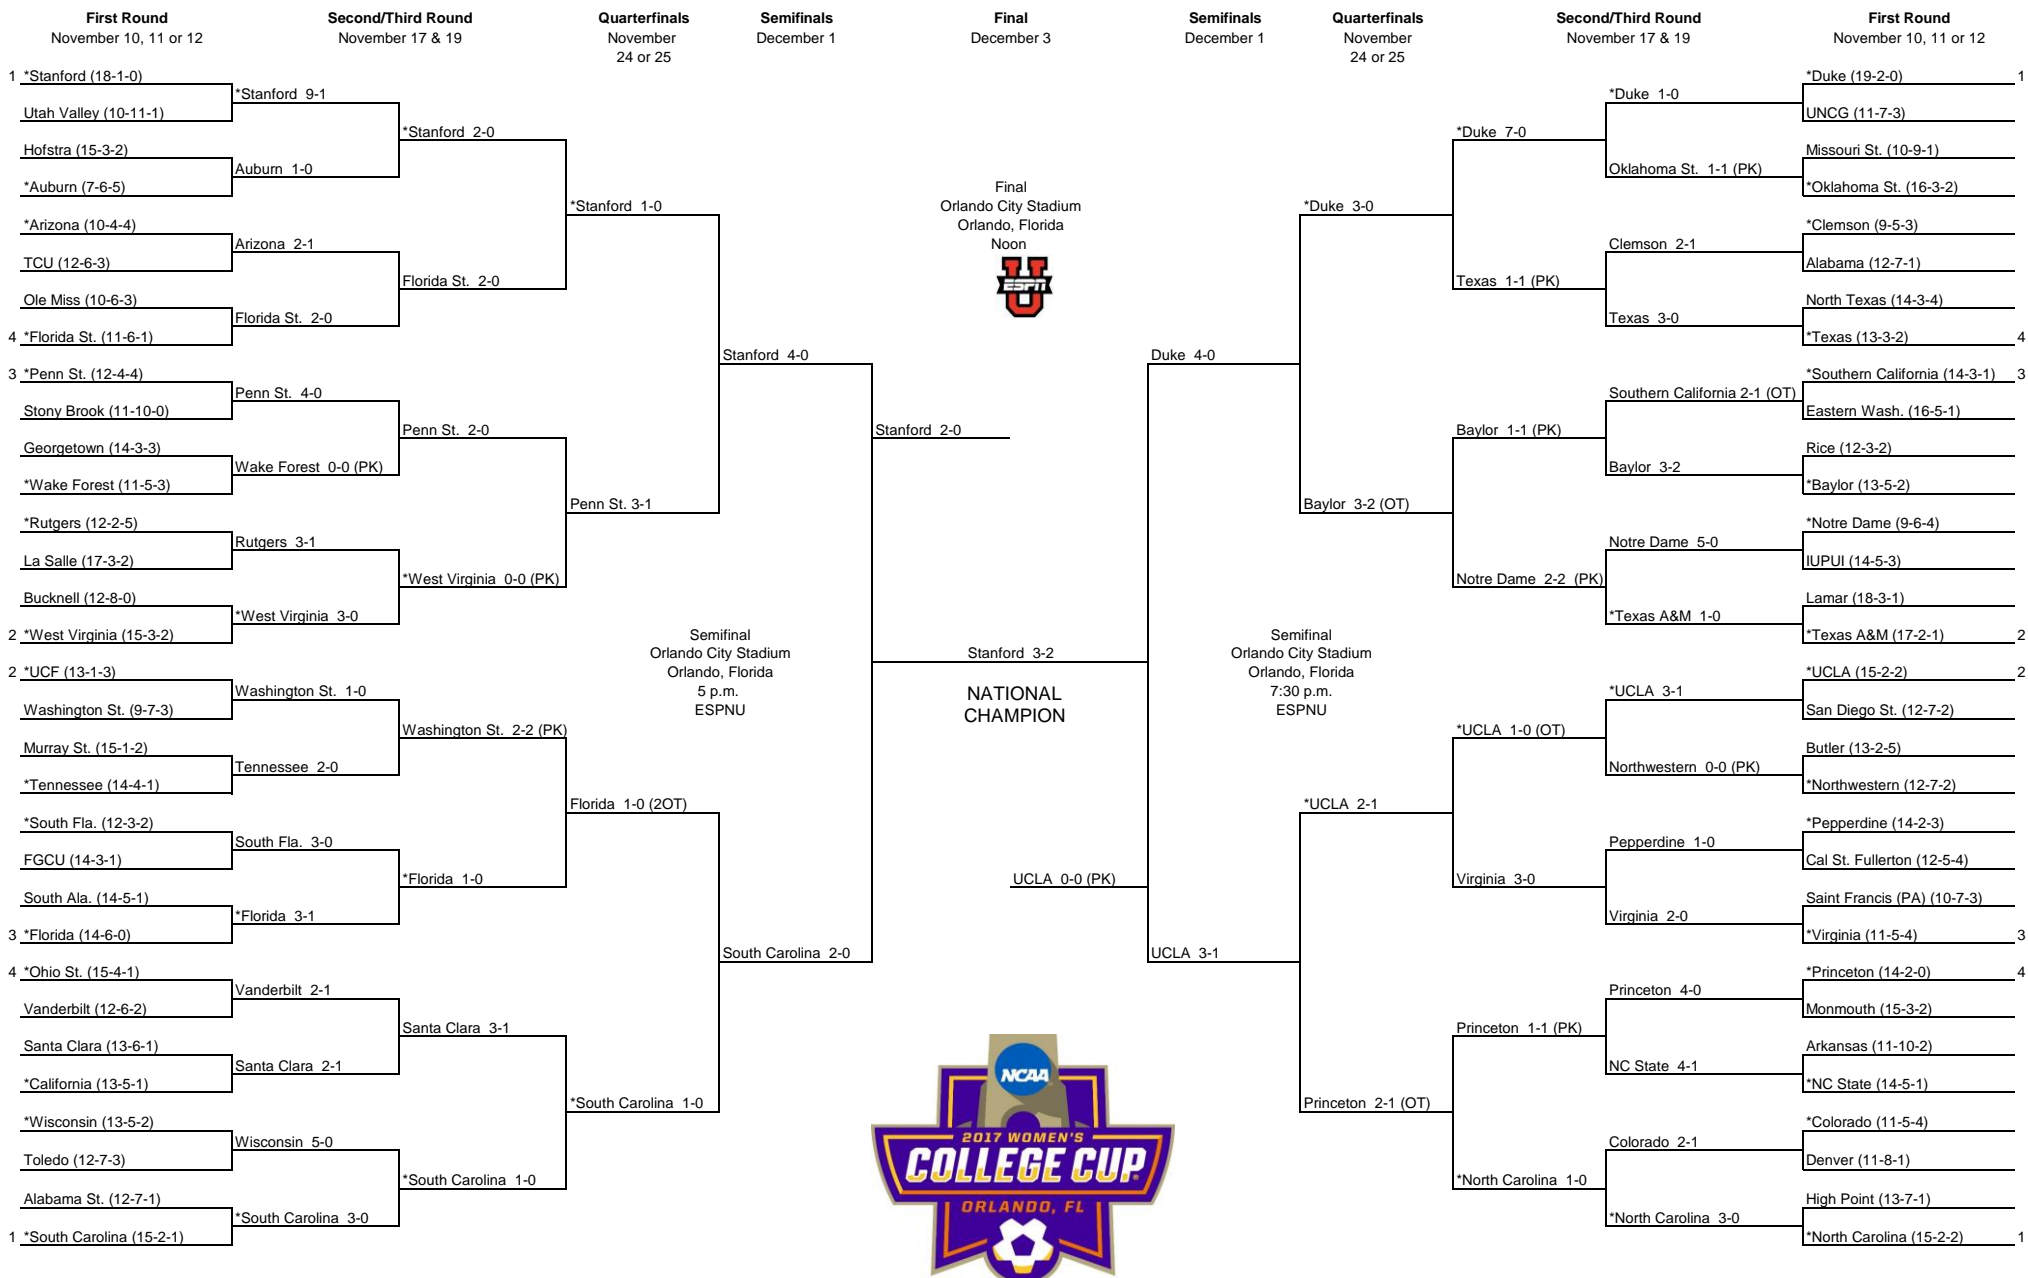

DIVISION I WOMEN'S SOCCER CHAMPIONSHIP

*Host institution for preliminary round games.
 All game times are Eastern standard time.
 Order of semifinal games determined after quarterfinal round games are completed.
 Second semifinal game will begin 45 minutes after conclusion of first game.