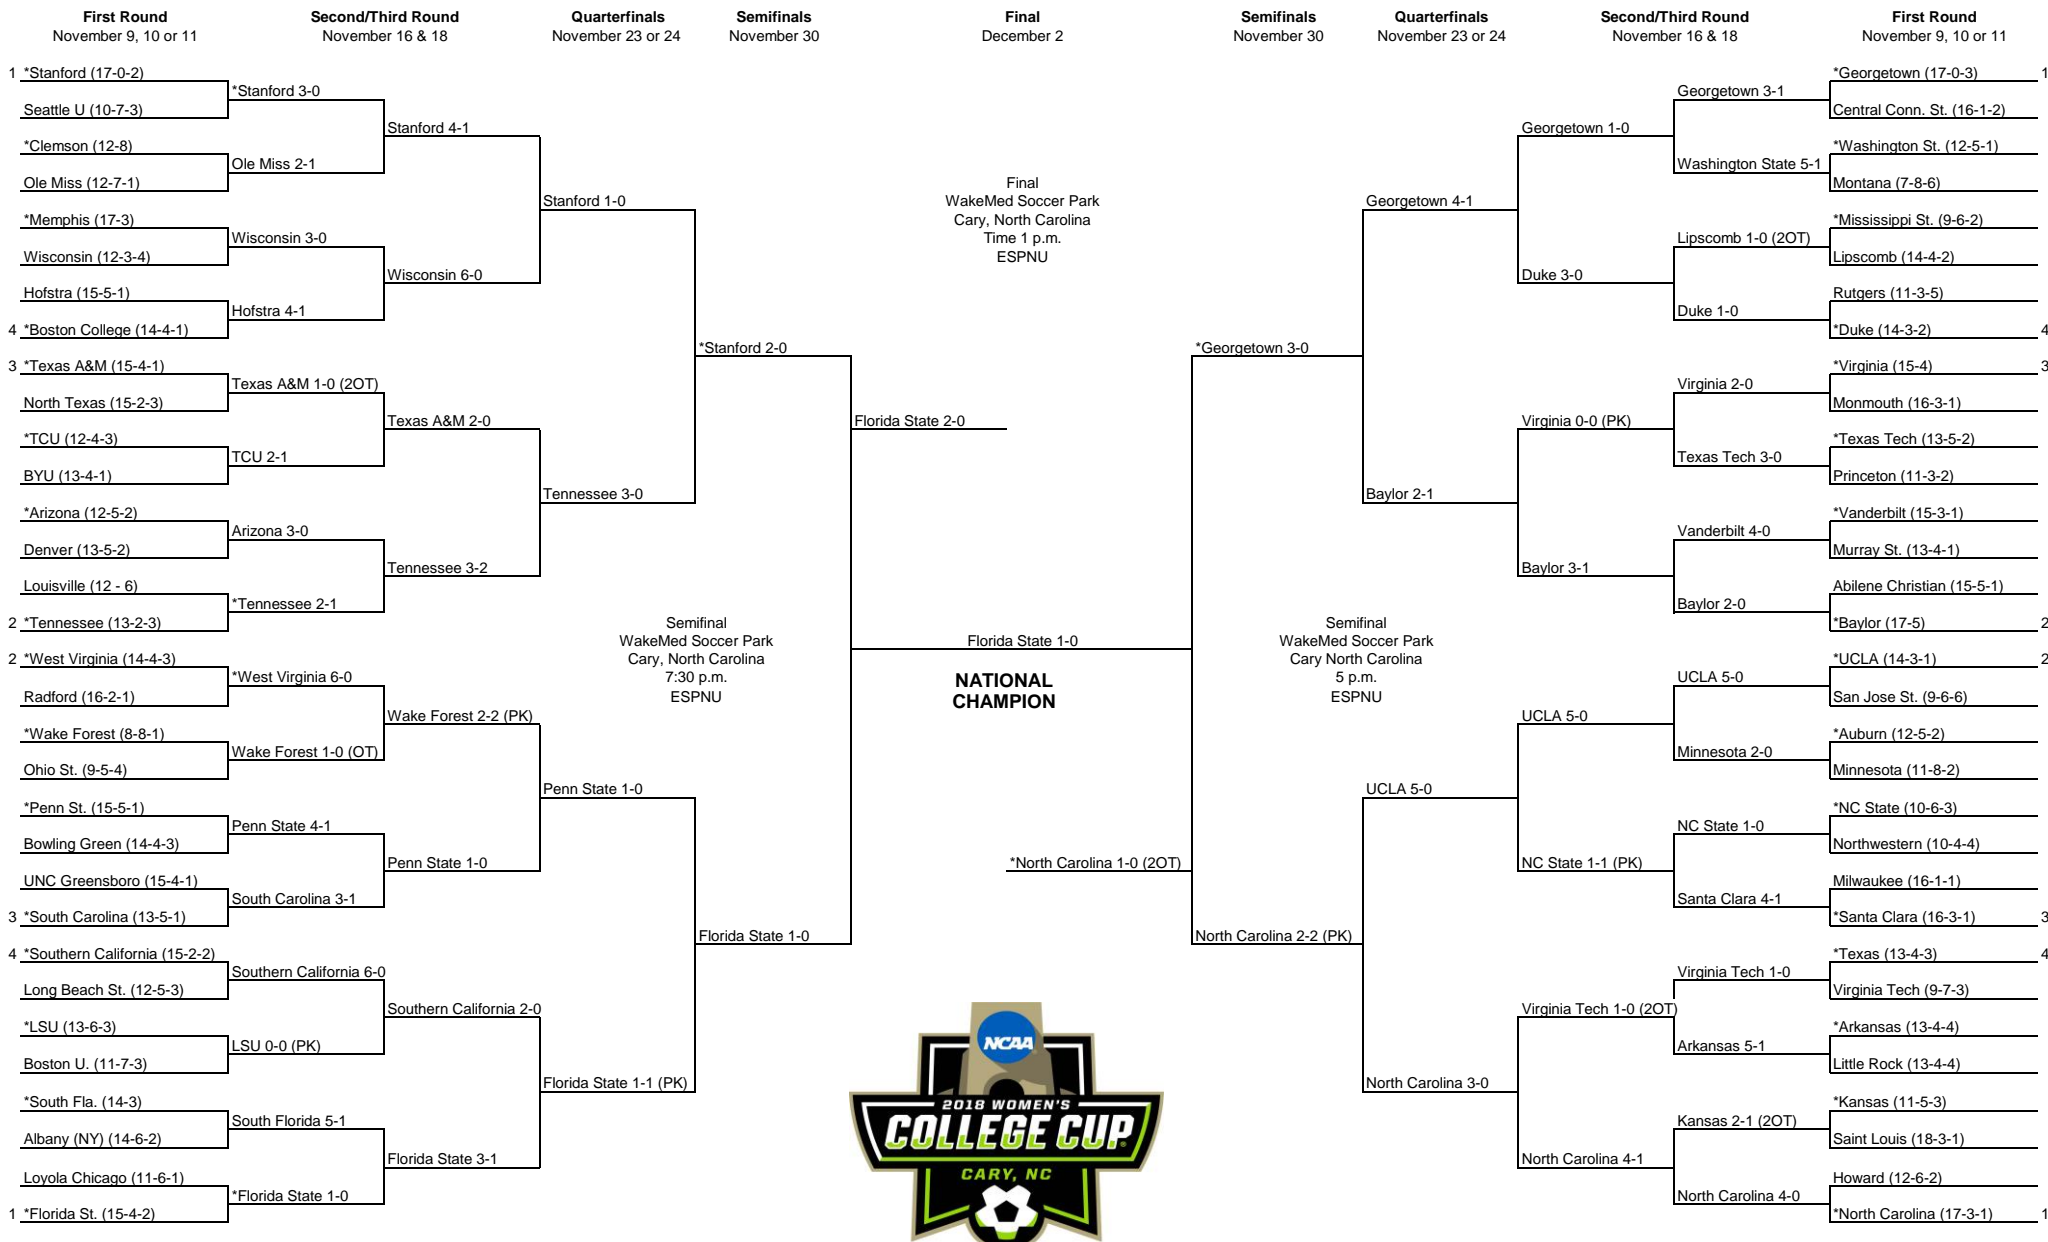

# NCAA DIVISION I WOMEN'S SOCCER CHAMPIONSHIP

\*Host institution for preliminary round games.  
 All game times are Eastern standard time.  
 Order of semifinal games determined after quarterfinal round games are completed.  
 Second semifinal game will begin 45 minutes after conclusion of first game.