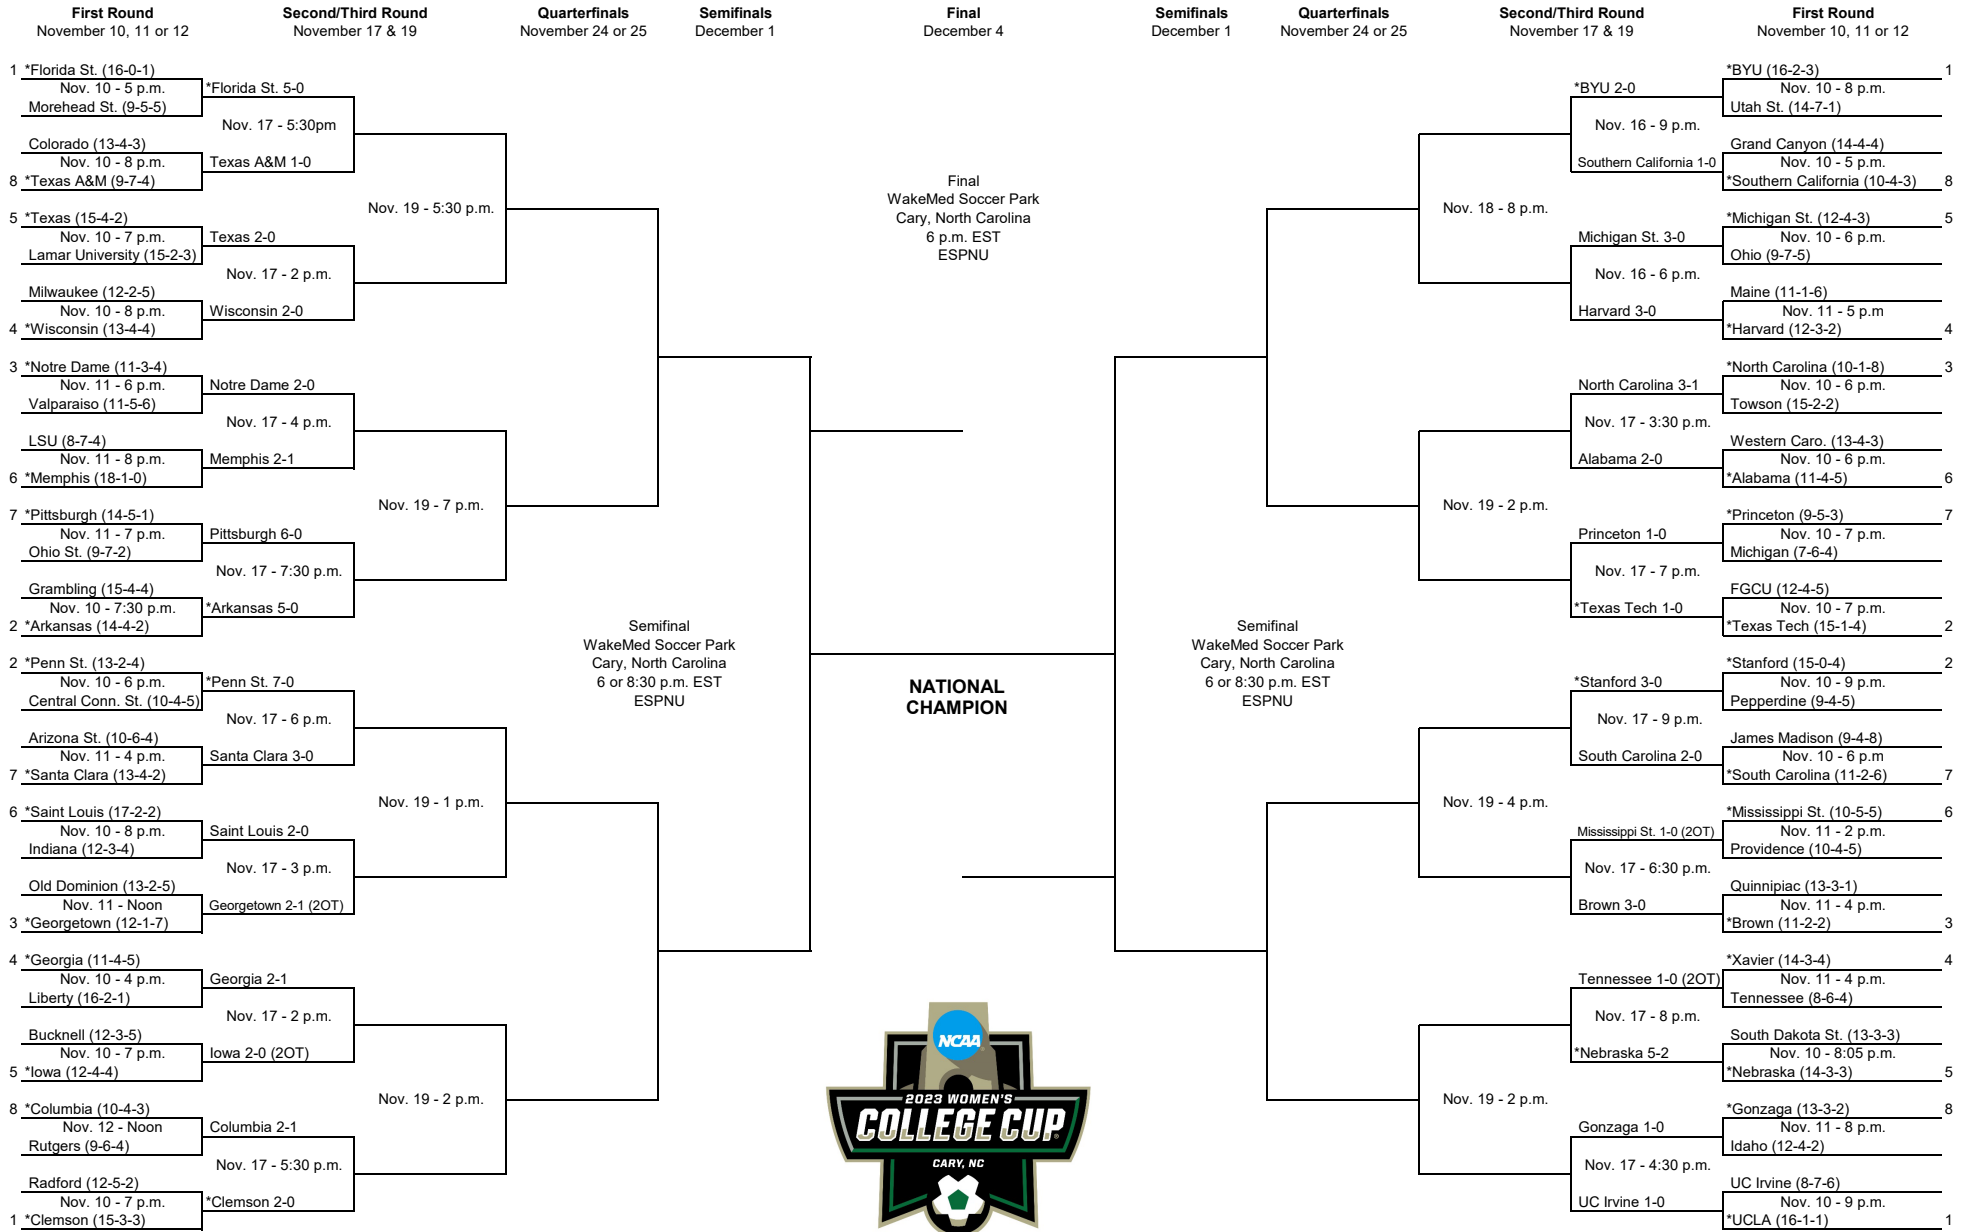

2023 DIVISION I WOMEN'S SOCCER CHAMPIONSHIP

*Host institution for preliminary round games.
 All game times are Eastern standard time.
 Order of semifinal games determined after quarterfinal round games are completed.
 Second semifinal game will begin 45 minutes after conclusion of first gam